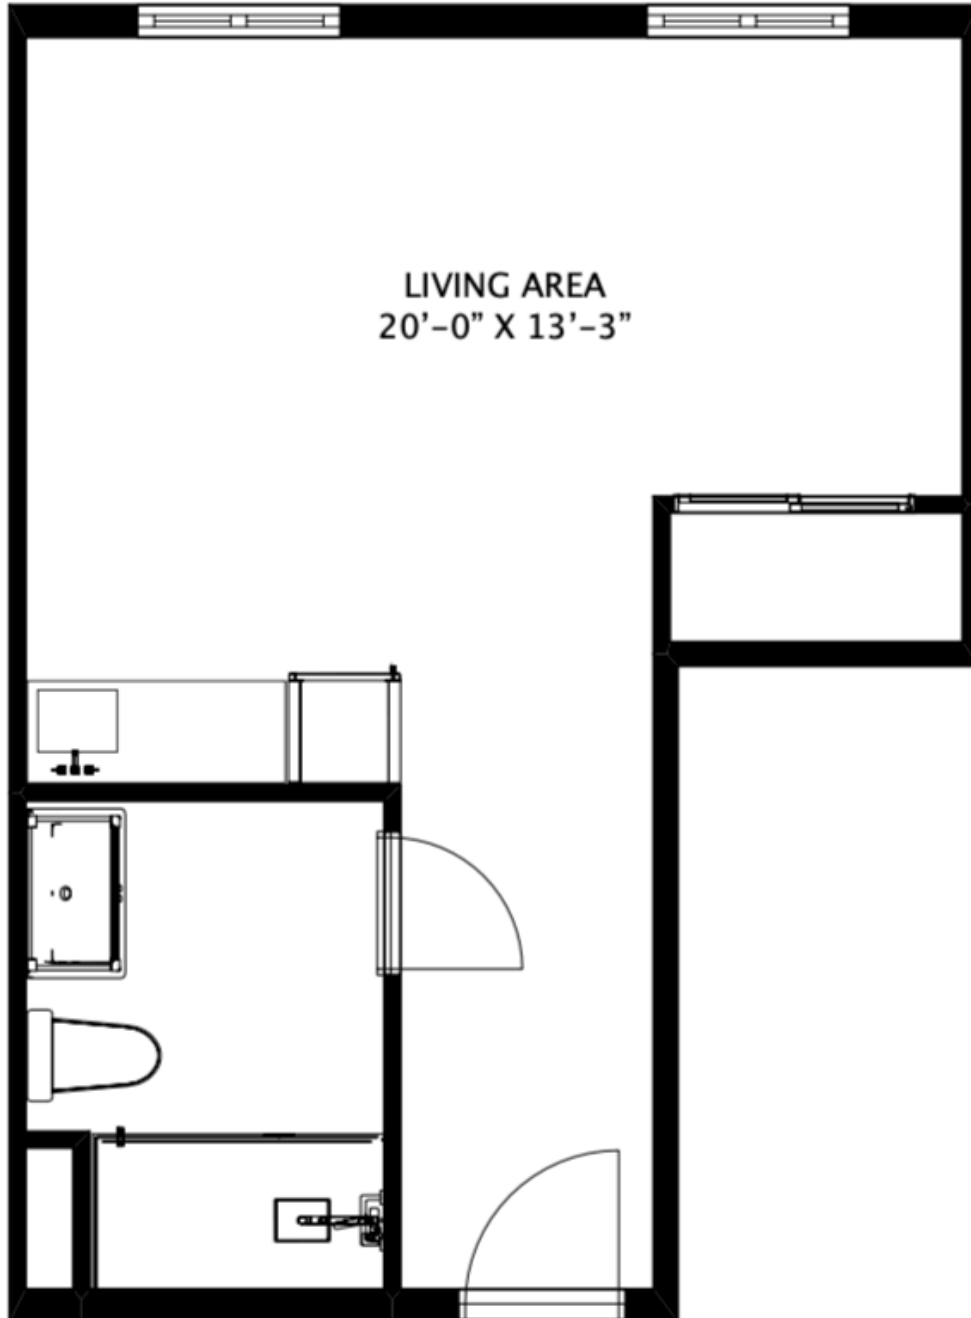

Alderman Oaks

a unique retirement residence

LIVING AREA
20'-0" X 13'-3"

WILLOW

447 SF

WWW.ALDERMANOAKS.COM

DUE TO CONDITIONS BEYOND OUR CONTROL, ROOM DIMENSIONS MAY VARY SLIGHTLY FROM DIMENSIONS INDICATED ON THE ROOM DRAWINGS.