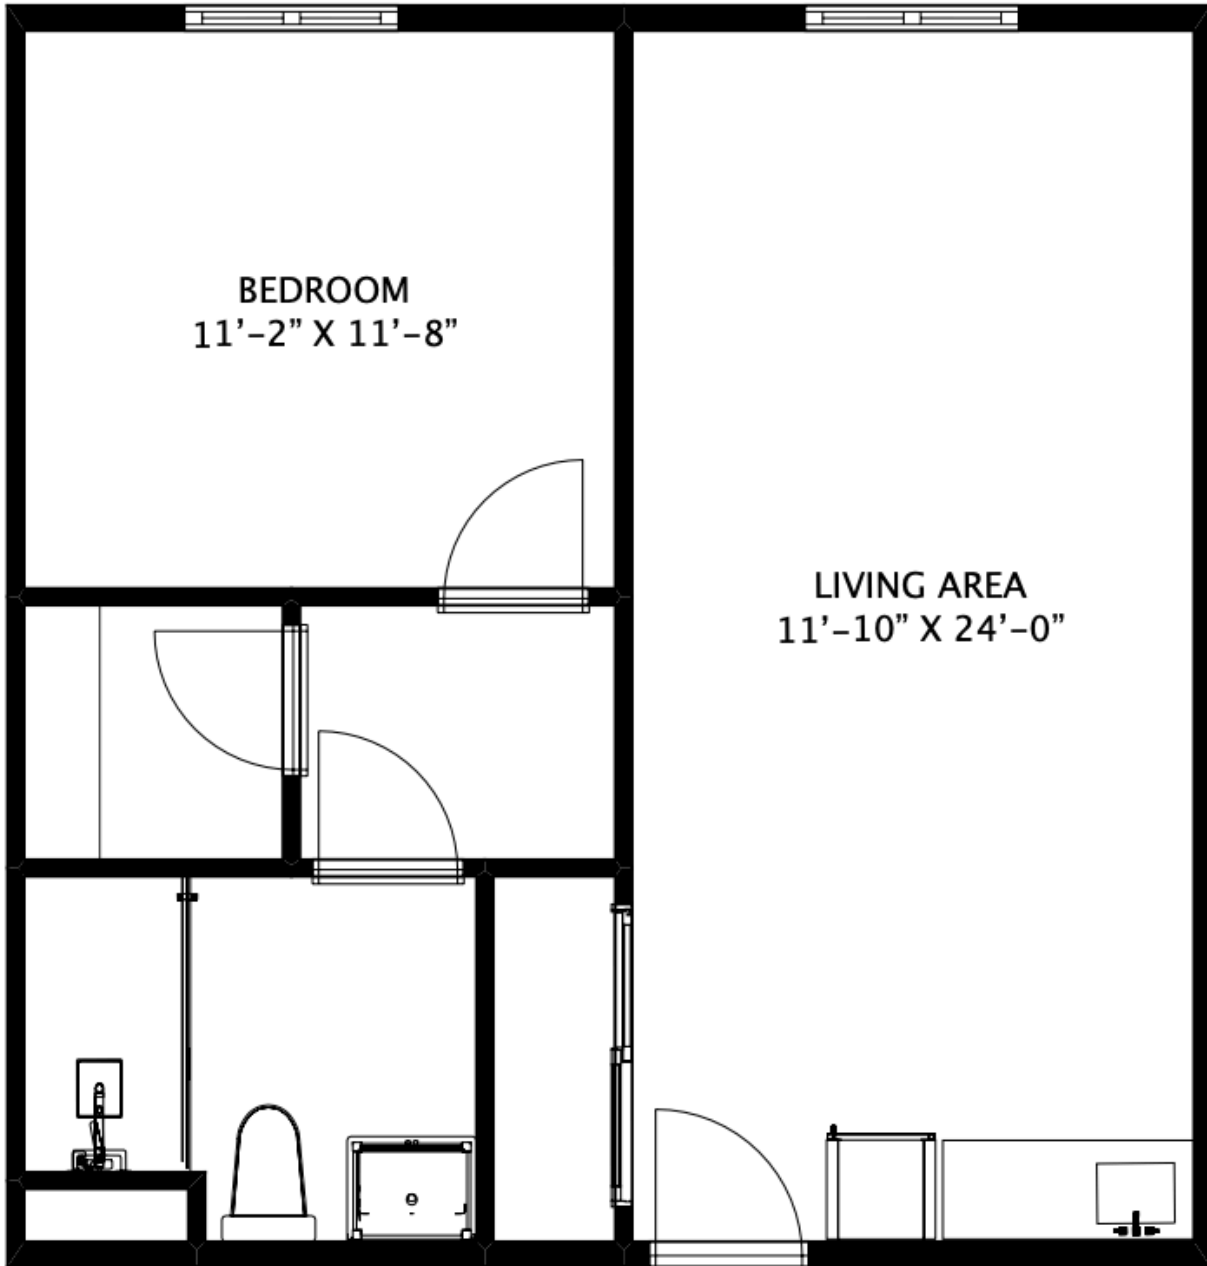

Alderman Oaks

a unique retirement residence

BEDROOM
11'-2" X 11'-8"

LIVING AREA
11'-10" X 24'-0"

CYPRESS (C-2)

607 SF

WWW.ALDERMANOAKS.COM

DUE TO CONDITIONS BEYOND OUR CONTROL, ROOM DIMENSIONS MAY VARY SLIGHTLY FROM DIMENSIONS INDICATED ON THE ROOM DRAWINGS.